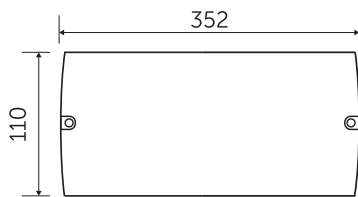

With optional 09046 Exit Blade attachment

LED Emergency Bulkhead / Recessed

Our most popular emergency bulkhead, the 3.3W IP65 bulkhead has a low-profile design and is suitable for both internal & external use. The optional exit blade accessory transforms this Emergency Bulkhead into an IP65 Exit Blade.

- Selectable Self Test or Manual Emergency Mode
- 3.3W IP65 Bulkhead
- Low profile slim design
- Long life
- Low maintenance
- Includes full set of New Legends
- Old Legends also available
- Internal/external use
- Viewing distance 25M
- Daylight 6500K
- 20mm Conduit entry
- Hinged Gear Tray for easy install
- Tool-Free termination
- 09046 Exit Blade Accessory available, when fitted this adapts 3.3W Bulkheads in to cost effective IP65 Exit Blades.

Cut Out: 350mm x 110mm
When used with Semi
Recessing Kit (09041V2)

Ceiling Mounted Fitting

Recessed Fitting

Spectrum

LED Emergency Bulkhead / Recessed

Includes all New (ISO) Legends

09043 Old (Euro) Legends Kit

Technical Specification

Construction	Polycarbonate
LED Chip	Samsung
IP Rating	IP65
Operating Temp	0°C to +35°C
Input Voltage	220 - 240V
Power Factor	> 0.9
Battery	LiFePO4

Code	W	Description	Temp	Lm	Hours
09040V2	3.3	LED Emergency Bulkhead IP65. Maintained/Non Maintained Includes set of 4 New Legends	6500K	190	25000
09041V2	-	Semi Recessing Kit for LED Emergency Bulkhead	-	-	-
09043	-	Old Legend Kit for Emergency Bulkhead (Set of 4)	-	-	-
09046	-	Exit Blade Accessory	-	-	-